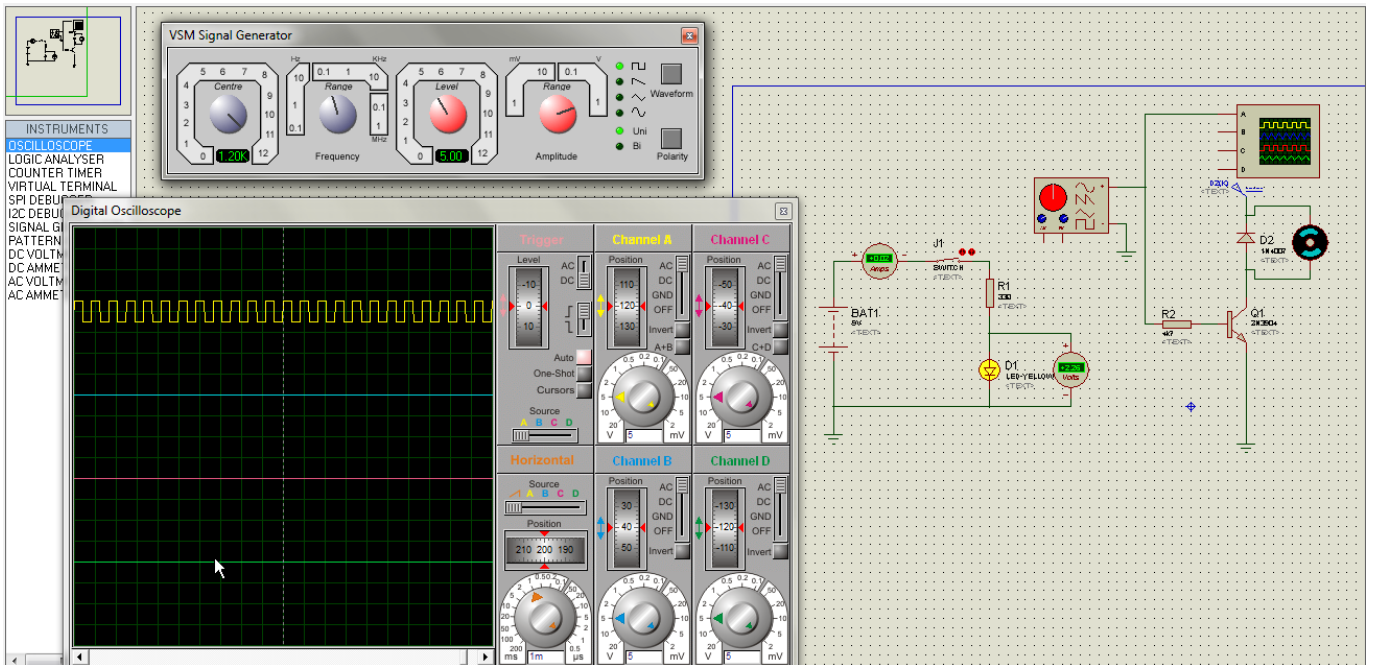

[Library Proteus Rar](#)

[Library Proteus Rar](#)

In: Proteus, ofte Sinnebeelden verandert in minnebeelden. Rotterdam 1627. Nr. II ... Utrecht, Library of the Faculty of Arts. LXVII DEC b 2 rar. Jan Vos. Engraving this is 100 % working and you can add arduino library in proteus 8.9 and proteus 8.10 by following the same He afterward was about Pro'bus , a native of Sirmium , in Pannonia ; to betray him to the ... through the streets of AlexanProingo'rar , an atheistical philosopher of aria Young Ptolemy Proteus , a seagod , son of Occanus and was no sooner ...